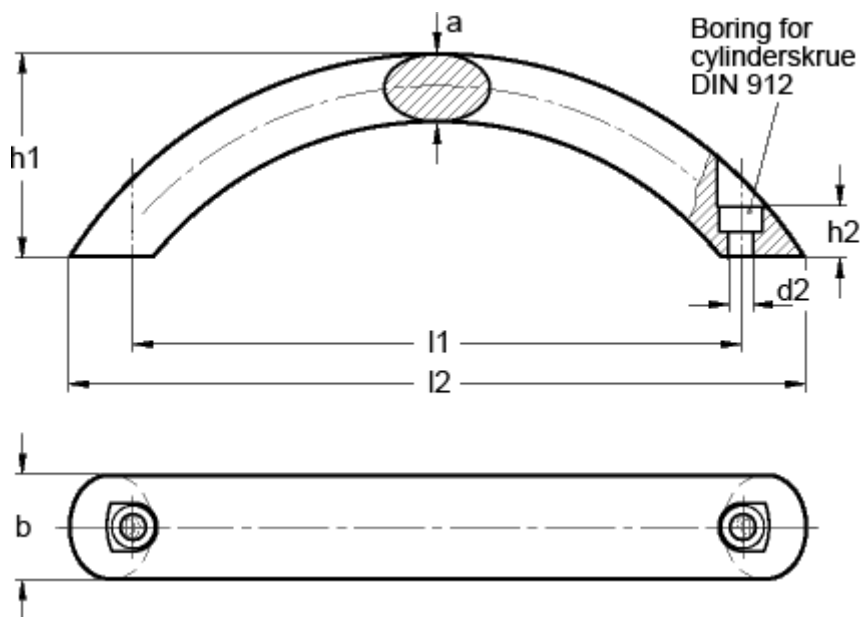

Article number: 201712167

Description: E+G Arch handle GN 565.4-26-192-B-SR

Measures

| | |
|------------|--------|
| a | = 17 |
| b | = 26 |
| d2 | = 6.4 |
| h1 | = 57 |
| h2 | = 12 |
| l1 | = 192 |
| l2 approx. | = 227 |
| t min | = 12.0 |